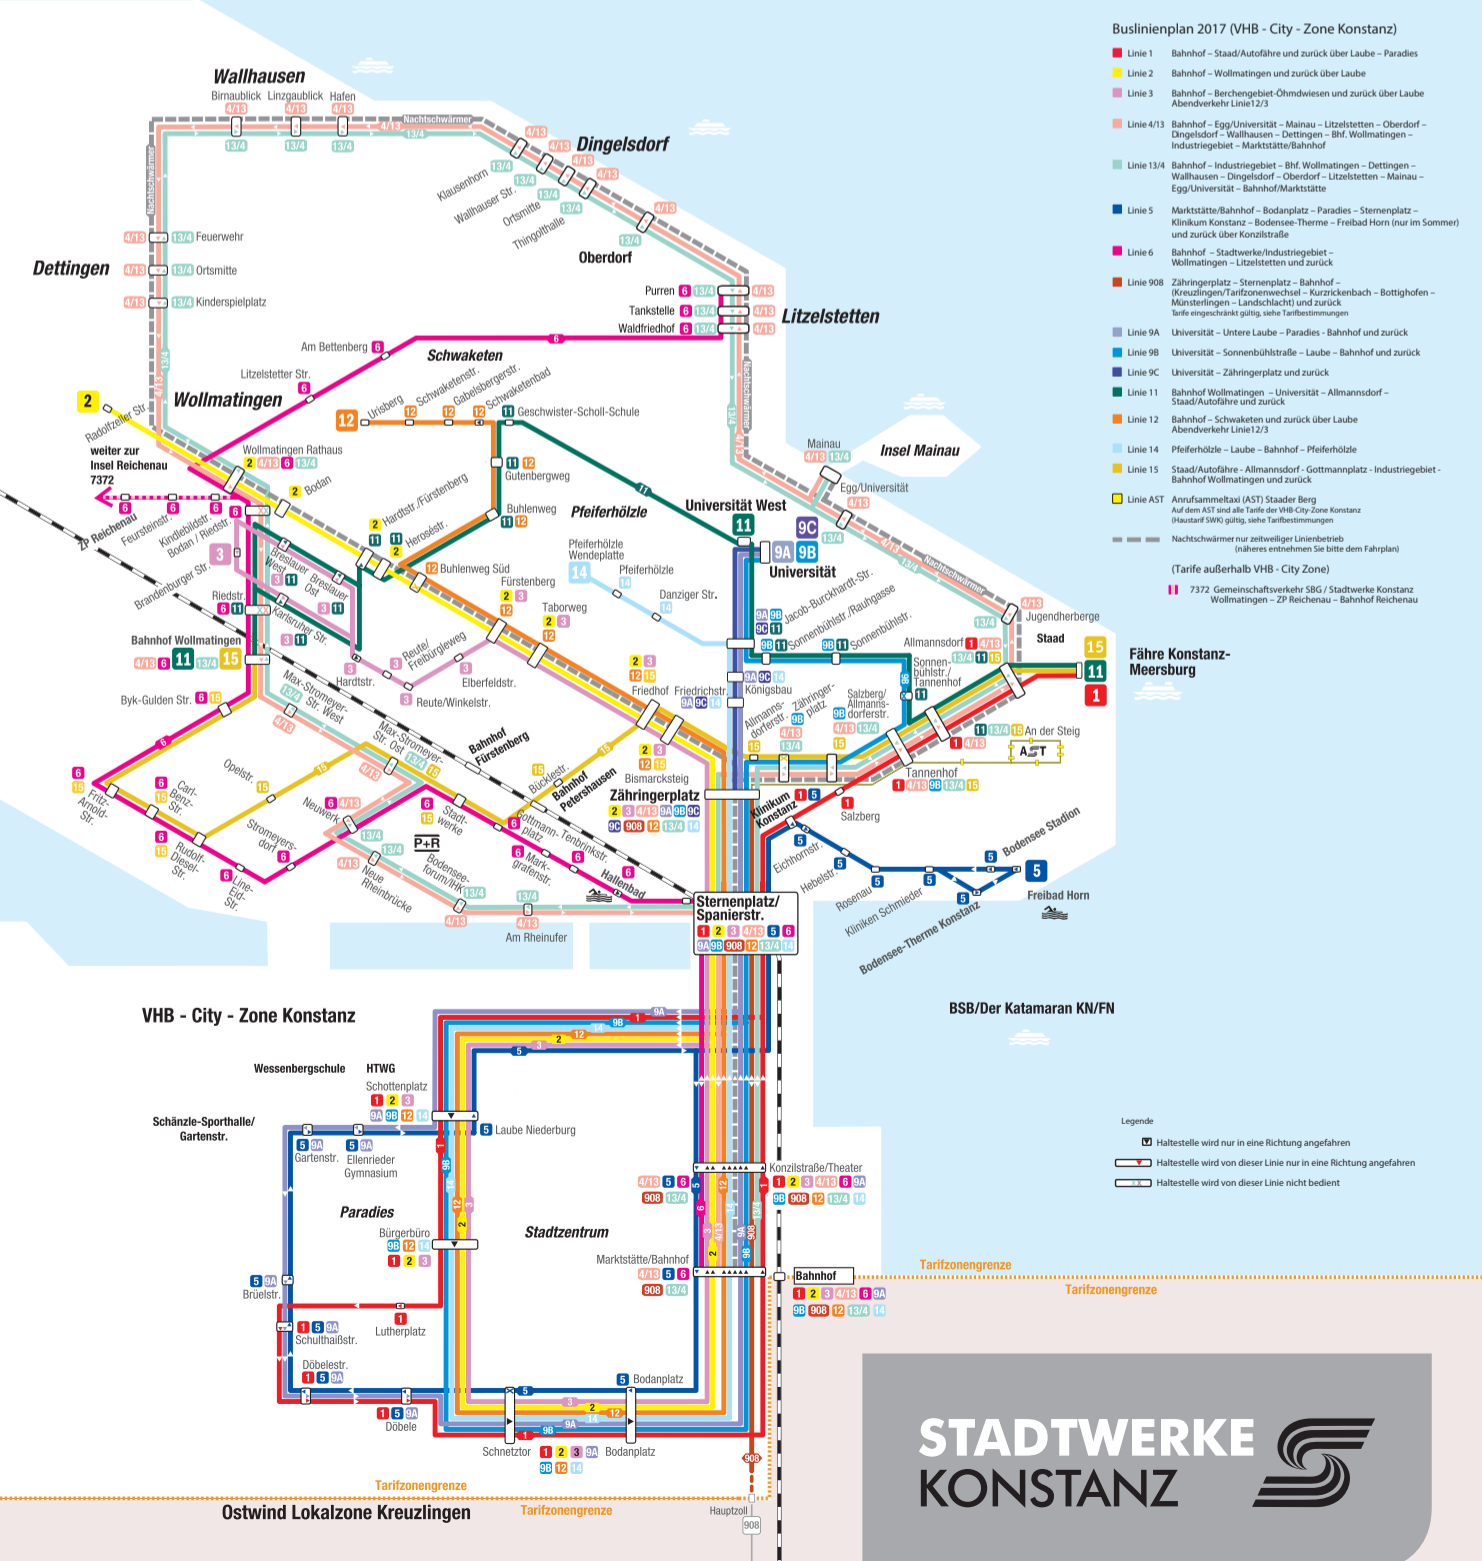

University of Konstanz

– City Map
– Area Map
– Bus Map

STADTWERKE KONSTANZ

uni-konstanz.de