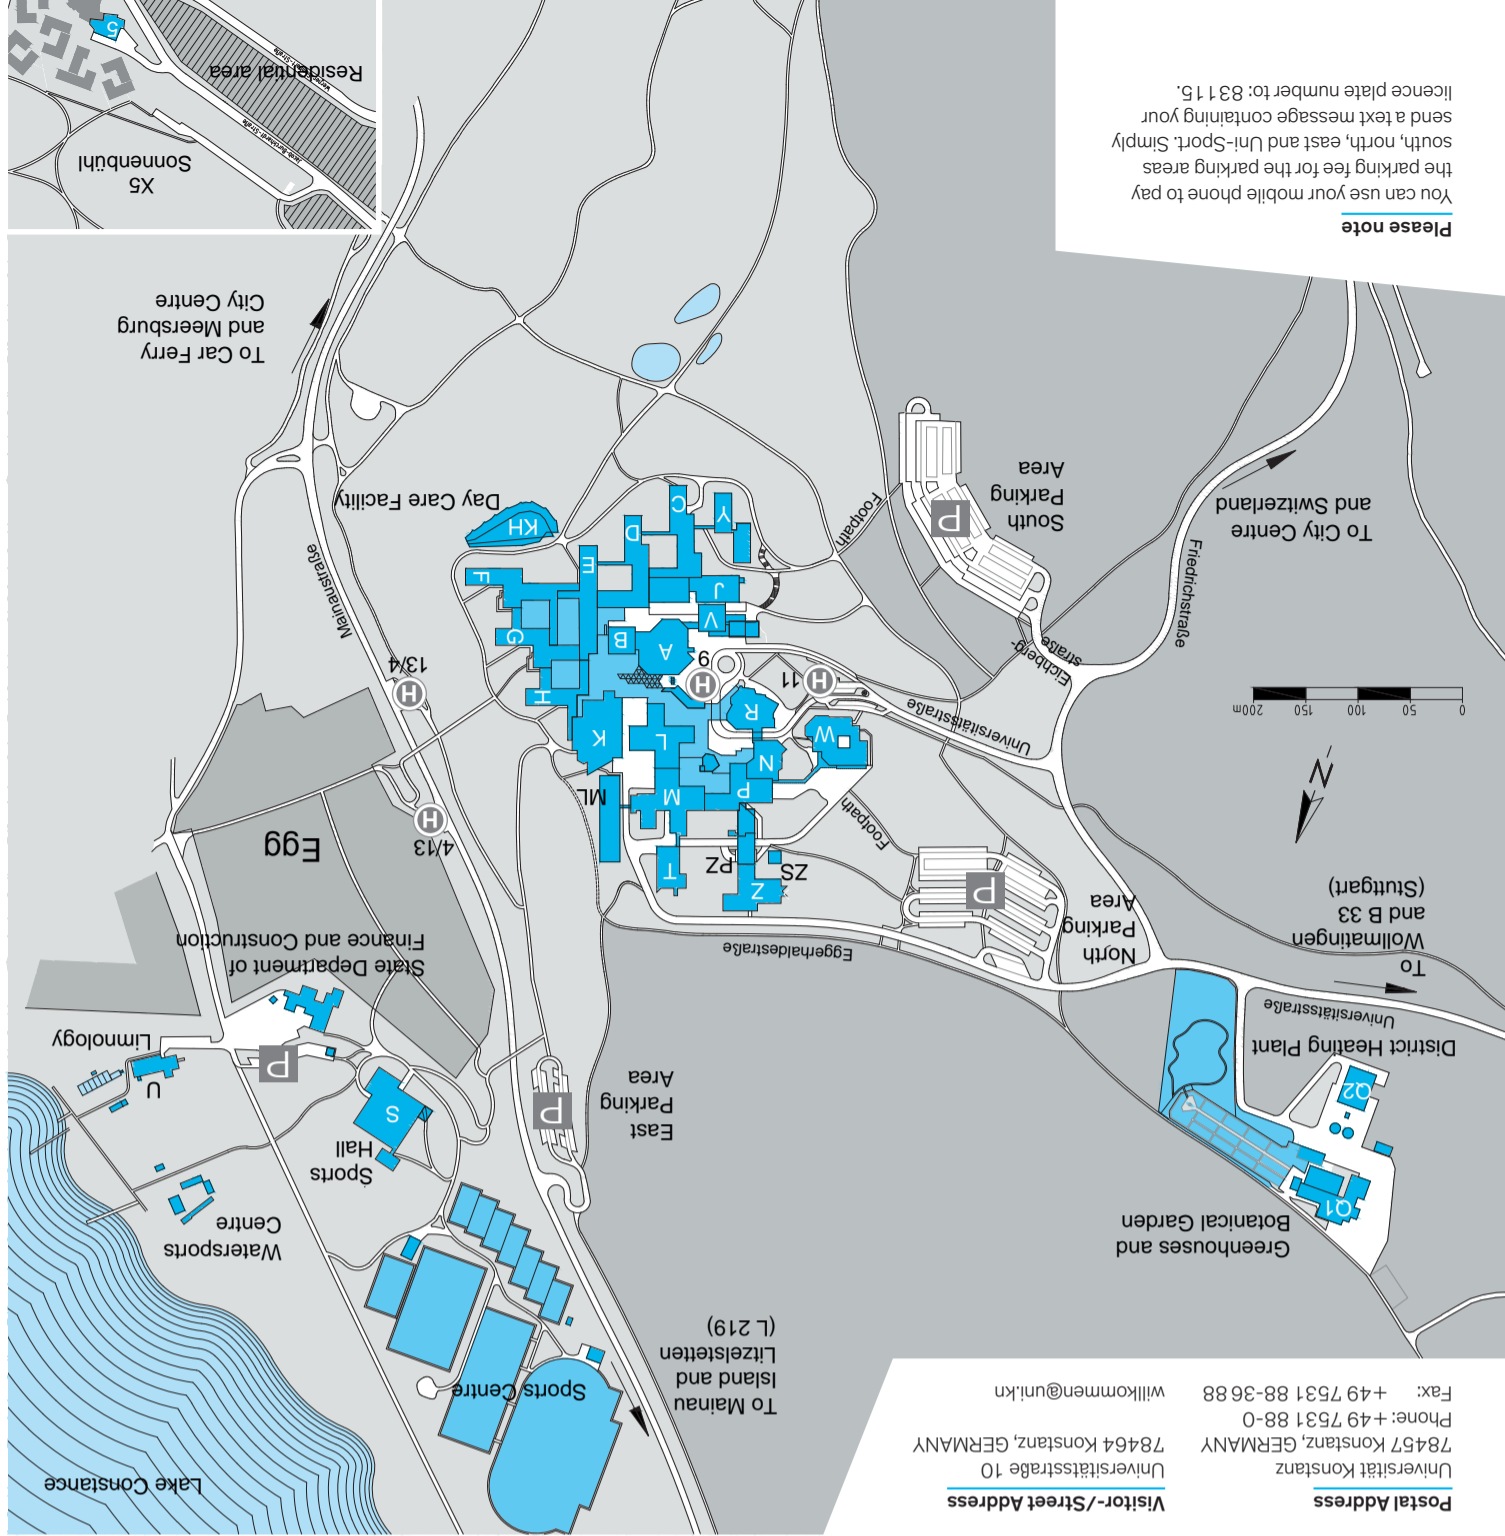

You can use your mobile phone to pay the parking fee for the parking areas south, north, east and Uni-Sport. Simply send a text message containing your licence plate number to: 83 1 5.

Please note

University of Konstanz

Straightforward, communicative, strong in research: The University of Konstanz is one of the leading German universities and is among the world's best young universities. We were successful in both phases of the German Excellence Initiative with our concept of a "Culture of Creativity". Knowing that innovative ideas can only emerge in a communicative environment and through exchanges across all disciplines, we create the best possible conditions for top-level research and young researchers, for studying and teaching, for work and life quality as well as internationality. The campus university boasts with its unique location directly on Lake Constance in the tri-border area Germany – Austria – Switzerland. Our profile areas in research are Cultural Studies and Decision Sciences, Chemical Biology and Ecology as well as molecular Nanoscience and Material Sciences. We offer our currently about 11,700 students more than 100 study programmes in the fields of mathematics and natural sciences, the humanities, as well as law, economics and administrative sciences.

Postal Address
Universität Konstanz
78457 Konstanz, GERMANY
78464 Konstanz, GERMANY
Visitor-/Street Address
Universität Konstanz, GERMANY
78464 Konstanz, GERMANY
willkommen@uni.kn

Phone: +49 7531 88-0
Fax: +49 7531 88-3688