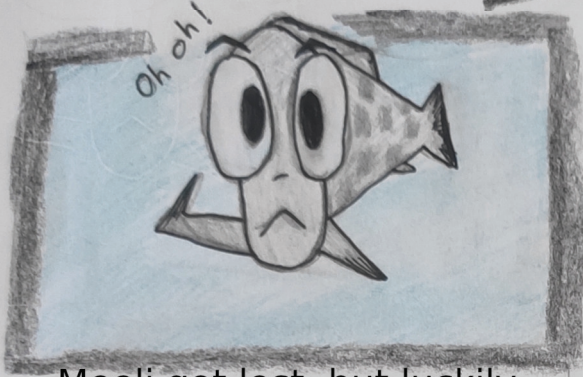

MEELI

WANTS TO GO HOME

"Spatial memory in fish."

Meeli got lost, but luckily

... a COGNITIVE MAP of its surroundings, this is very important to...

remember food locations,

... hide from predators,

not to end up in the territory/ living room of your neighbor, and much more!

to orientate itself, Meeli uses ALLOCENTRIC cues. These depend on the position of external objects in space.

Like, for example, these CocaCola bottle and the flip flops.

... and EGOCENTRIC cues which depend on the position of objects in relation to the viewers body.

Such as left and right.

-Meeli made it back home and the entire family is very happy about it.