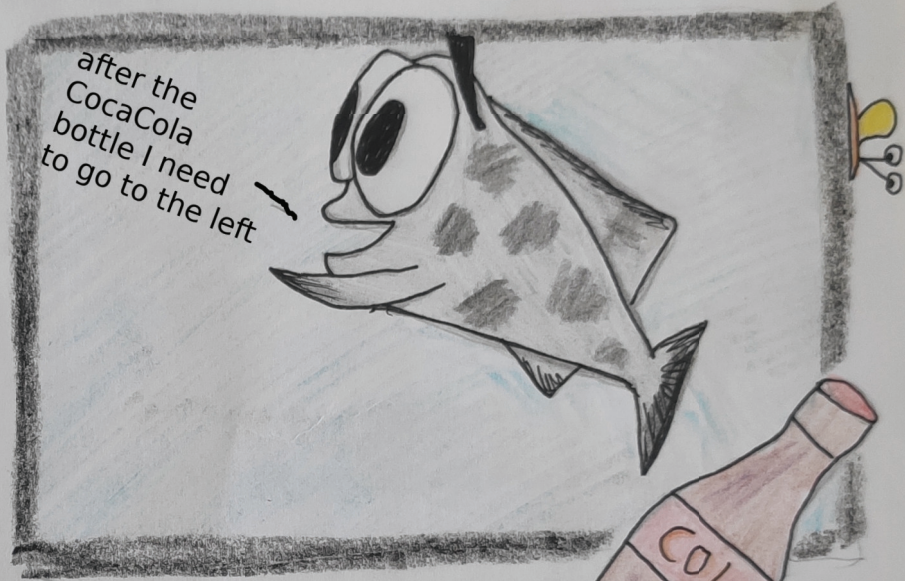

MEELI

WANTS TO GO HOME

"Spatial memory in fish."

Meeli got lost, but luckily

... a COGNITIVE MAP of its surroundings, this is very important to...

remember food locations,

... hide from predators,

not to end up in the territory/ living room of your neighbor, and much more!

to orientate itself, Meeli uses ALLOCENTRIC cues. These depend on the position of external objects in space.

Like, for example, these CocaCola bottle and the flip flops.

... and EGOCENTRIC cues which depend on the position of objects in relation to the viewers body.

Such as left and right.

-Meeli made it back home and the entire family is very happy about it.