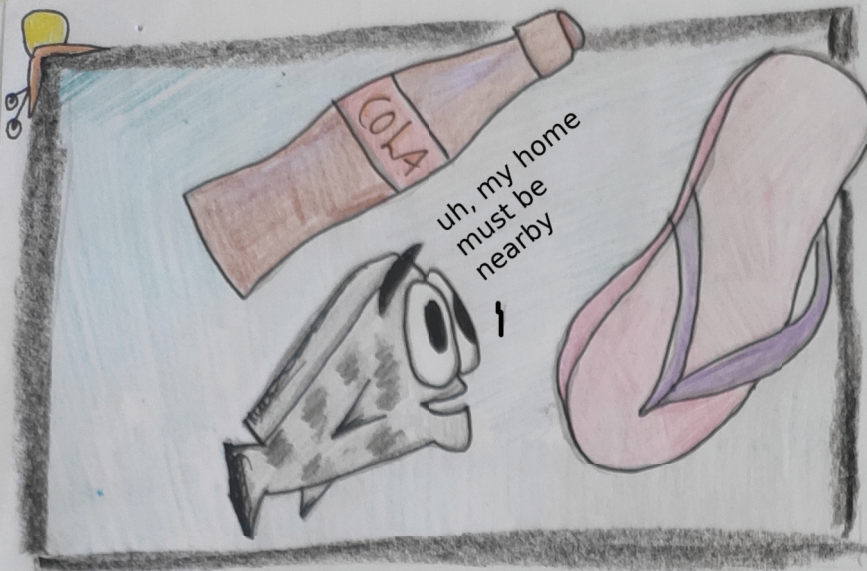

MEELI

WANTS TO GO HOME

"Spatial memory in fish."

Meeli got lost, but luckily

... a COGNITIVE MAP of its surroundings, this is very important to...

remember food locations,

... hide from predators,

not to end up in the territory/ living room of your neighbor, and much more!

to orientate itself, Meeli uses ALLOCENTRIC cues. These depend on the position of external objects in space.

Like, for example, these CocaCola bottle and the flip flops.

... and EGOCENTRIC cues which depend on the position of objects in relation to the viewers body.

Such as left and right.

-Meeli made it back home and the entire family is very happy about it.