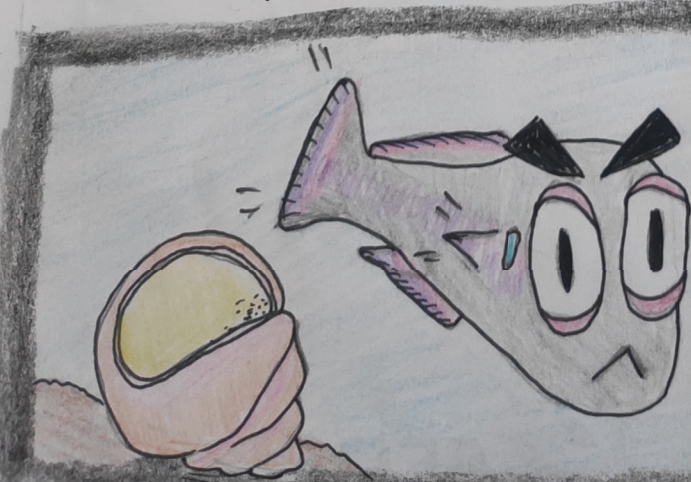

MEELI

WANTS TO GO HOME

"Spatial memory in fish."

Meeli got lost, but luckily

... a COGNITIVE MAP of its surroundings, this is very important to...

remember food locations,

... hide from predators,

not to end up in the territory/ living room of your neighbor, and much more!

to orientate itself, Meeli uses ALLOCENTRIC cues. These depend on the position of external objects in space.

Like, for example, these CocaCola bottle and the flip flops.

... and EGOCENTRIC cues which depend on the position of objects in relation to the viewers body.

Such as left and right.

-Meeli made it back home and the entire family is very happy about it.