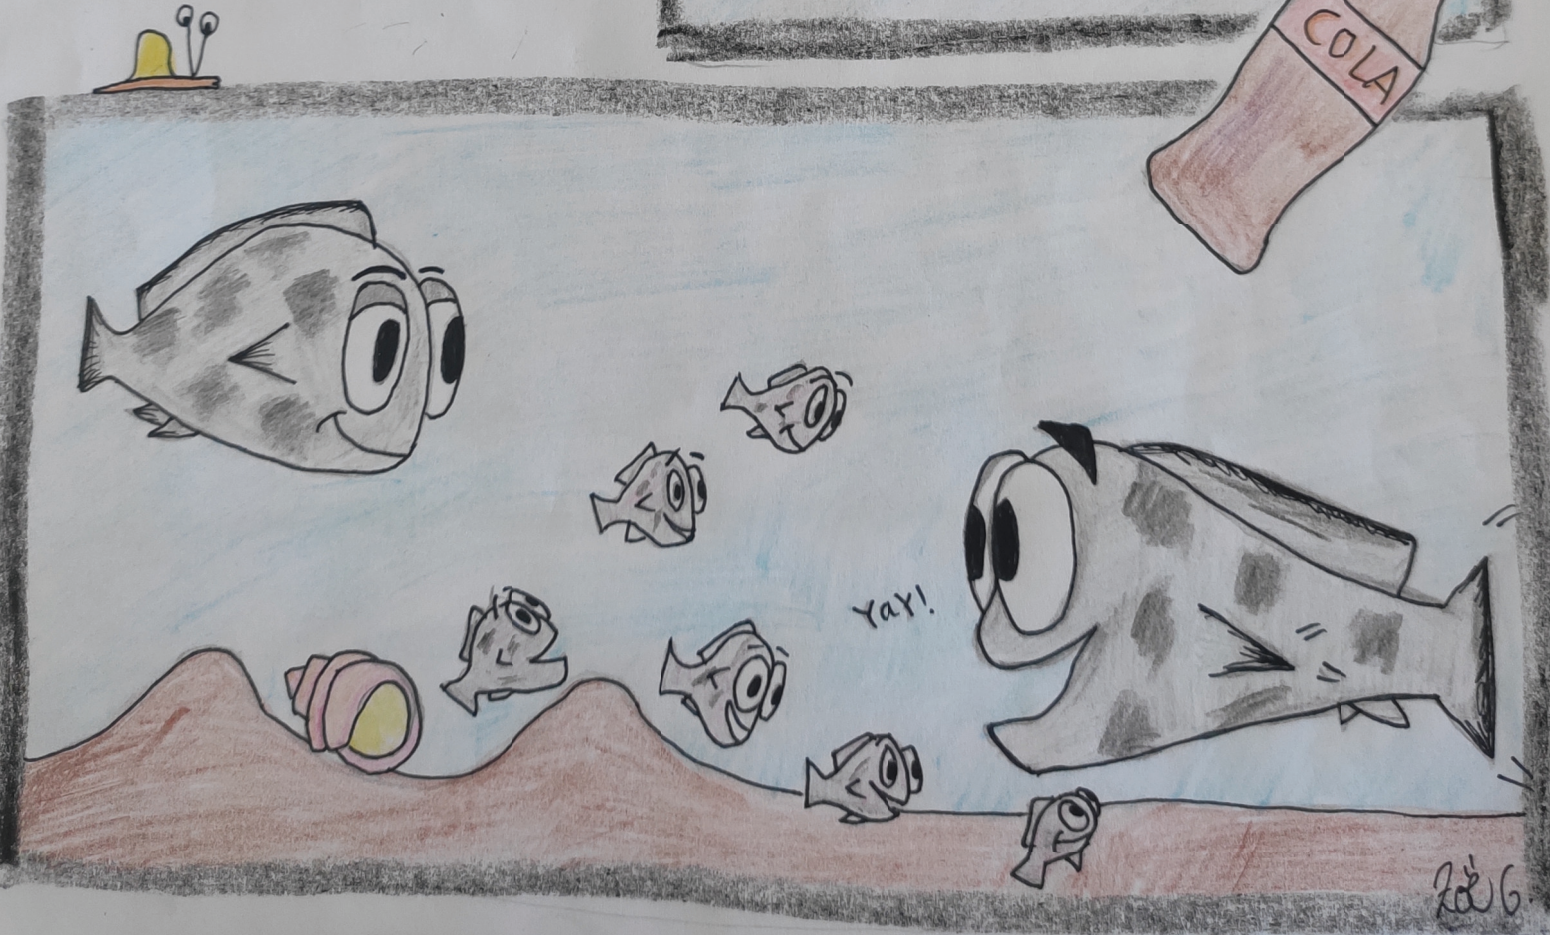

MEELI

WANTS TO GO HOME

"Spatial memory in fish."

Meeli got lost, but luckily

... a COGNITIVE MAP of its surroundings, this is very important to...

remember food locations,

... hide from predators,

not to end up in the territory/ living room of your neighbor, and much more!

to orientate itself, Meeli uses ALLOCENTRIC cues. These depend on the position of external objects in space.

Like, for example, these CocaCola bottle and the flip flops.

... and EGOCENTRIC cues which depend on the position of objects in relation to the viewers body.

Such as left and right.

-Meeli made it back home and the entire family is very happy about it.