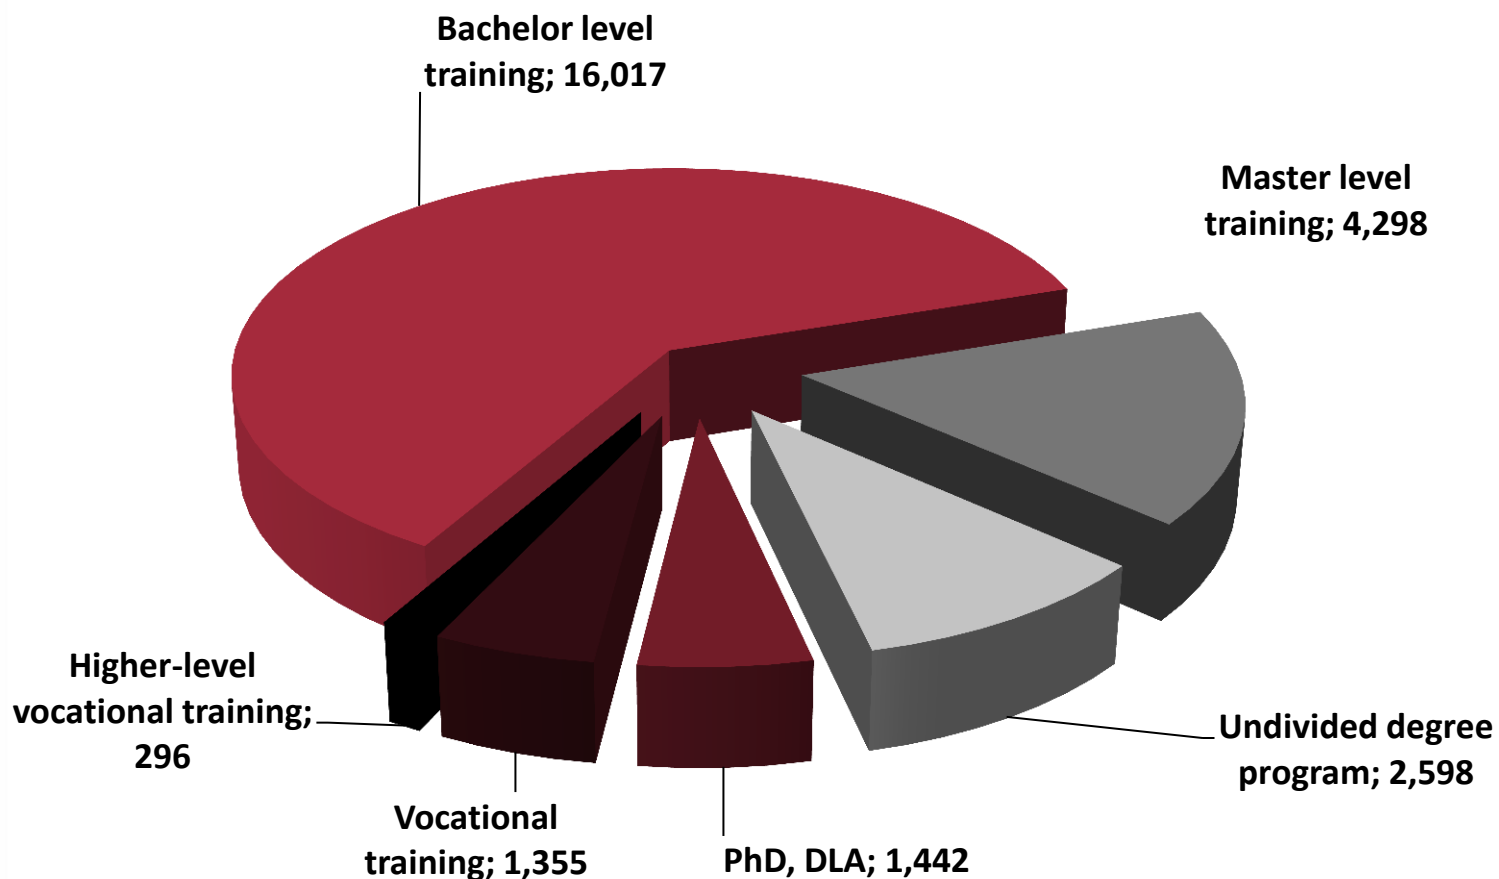

**John von Neumann
(1903-1957)**
PhD at ELTE

**Pál Erdős
(1913-1996)**

Facts and figures - Students

Facts and figures - Students

Number of first-year students: ab. 9,000
Total number of students: ab. 26,000