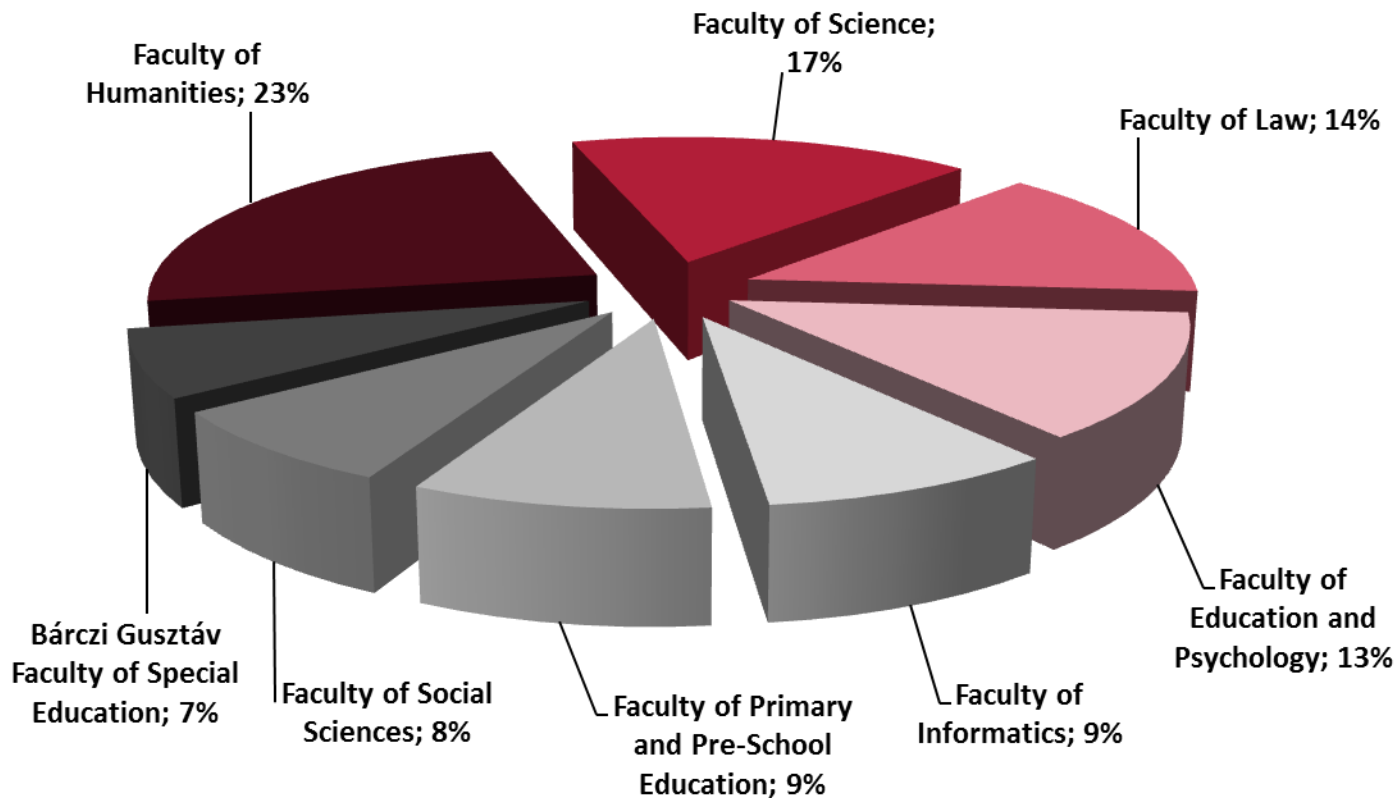

Facts and figures - Students