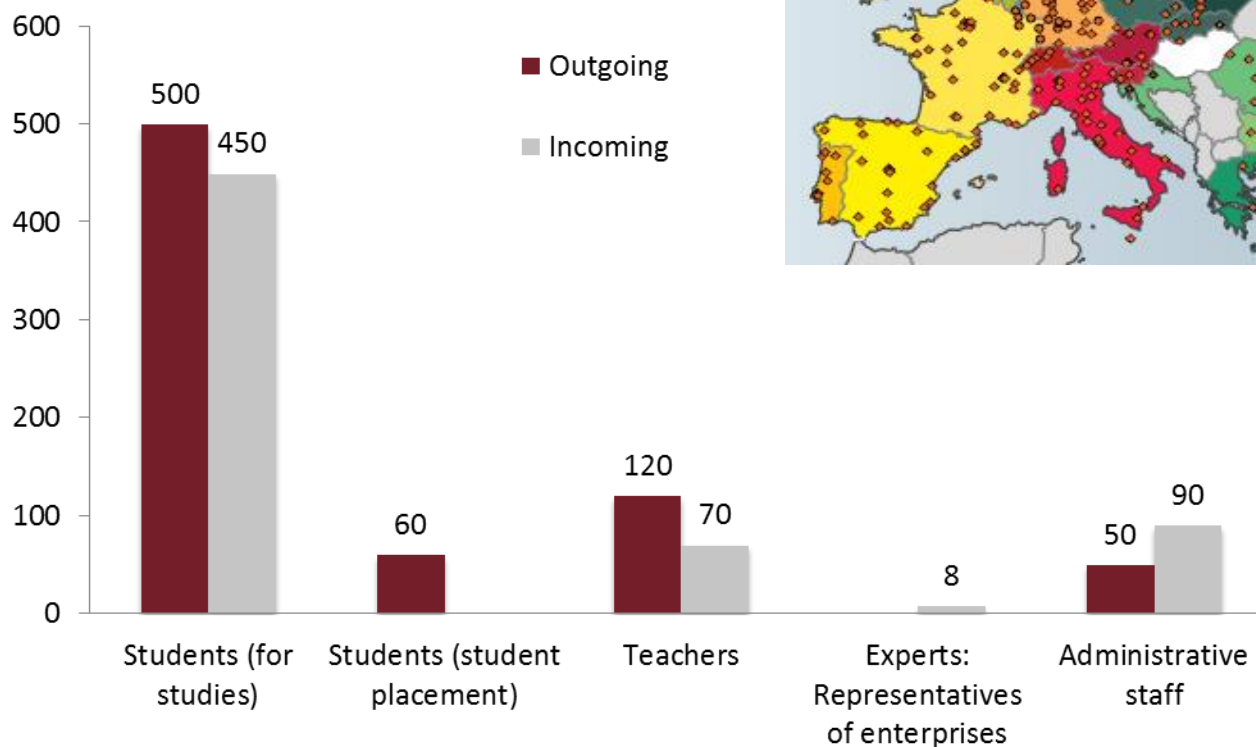

International relations – European dimension: *Erasmus program*

361 partner universities
824 Erasmus contracts

Services for incoming students

- Hungarian language course (free of charge for Erasmus students) www.elte.hu/en/language_courses
- English preparation course www.elte.hu/en/language_courses
- Intercultural workshop www.elte.hu/en/intercultural_workshop
- Mentor system
- Cultural and social programs organized by the Students' Union (ESN ELTE)
- University library network konyvtar.elte.hu/en
- Sport facilities www.beac.hu/in-english
- Alumni Club for former and current Erasmus students of ELTE
- Summer schools:
 - Hungarian language course and cultural programs www.elte.hu/en/summer_university_HLCCP
 - Heidelberg University – ELTE Joint Summer University www.elte.hu/en/summeruni/heidelberg