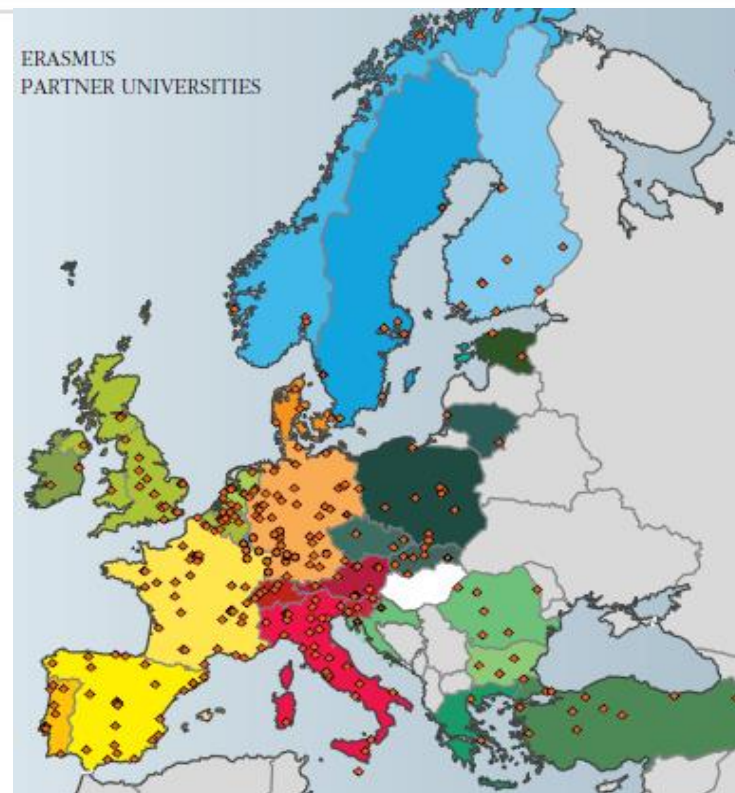

Source: *eduline.hu* (2012 November)

International relations: Bilateral agreements

- Extensive relationships with universities all over the world
- Formal agreements with **140 universities** in **the world** at an institutional or a faculty level, and **361 Erasmus partner universities**.

- Main areas of cooperation:
 - Joint training and research projects
 - Joint participation in international conferences and workshops
 - Accreditation of courses
 - Exchange of students and guest lecturers

International relations: University networks

- AUDEM (Alliance of Universities for Democracy)
- AUF (Agence Universitaire de la Francophonie)
- CEI UniNet (Central European Initiative University Network)
- Coimbra Group
- Danube Rectors Conference
- EUA (European University Association)
- UNICA Network (Network of Universities from the Capitals of Europe)
- Utrecht Network

International relations – European dimension: *Erasmus program*

361 partner universities
824 Erasmus contracts

Services for incoming students

- Hungarian language course (free of charge for Erasmus students) www.elte.hu/en/language_courses
- English preparation course www.elte.hu/en/language_courses
- Intercultural workshop www.elte.hu/en/intercultural_workshop
- Mentor system
- Cultural and social programs organized by the Students' Union (ESN ELTE)
- University library network konyvtar.elte.hu/en
- Sport facilities www.beac.hu/in-english
- Alumni Club for former and current Erasmus students of ELTE
- Summer schools:
 - Hungarian language course and cultural programs www.elte.hu/en/summer_university_HLCCP
 - Heidelberg University – ELTE Joint Summer University www.elte.hu/en/summeruni/heidelberg