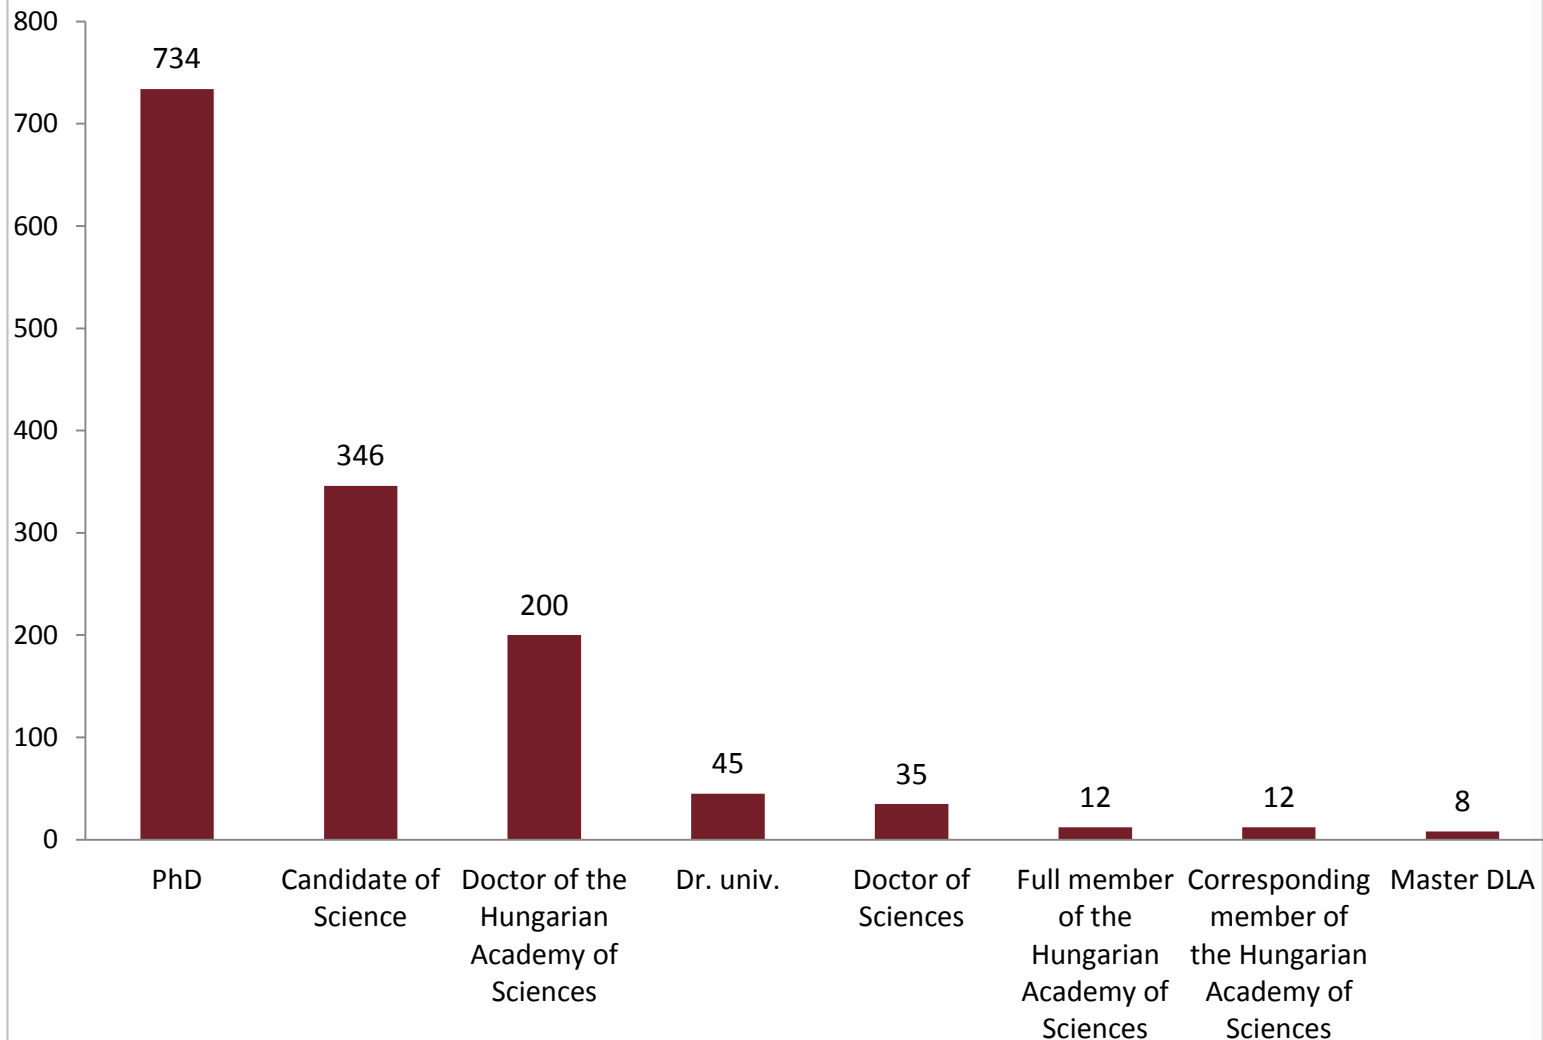

Facts and figures - Academics

Higher education in Hungary: University ranking

Ranking	Higher Education Institution	Student excellence	Academic excellence
1.	Eötvös Loránd University (ELTE)	3.	1.
2.	University of Szeged (SZTE)	5.	2.
3.	Pázmány Péter Catholic University (PPKE)	9.	3.
4.	Semmelweis University (SE)	4.	10.
4.	Károli Gáspár University (KRE)	11.	3.
6.	University of Pécs (PTE)	10.	6.
7.	Corvinus University (BCE)	2.	15.
8.	University of Debrecen (DE)	6.	12.
9.	Budapest University of Technology and Economics (BME)	1.	20.
10.	University of West Hungary (NYME)	20.	3.