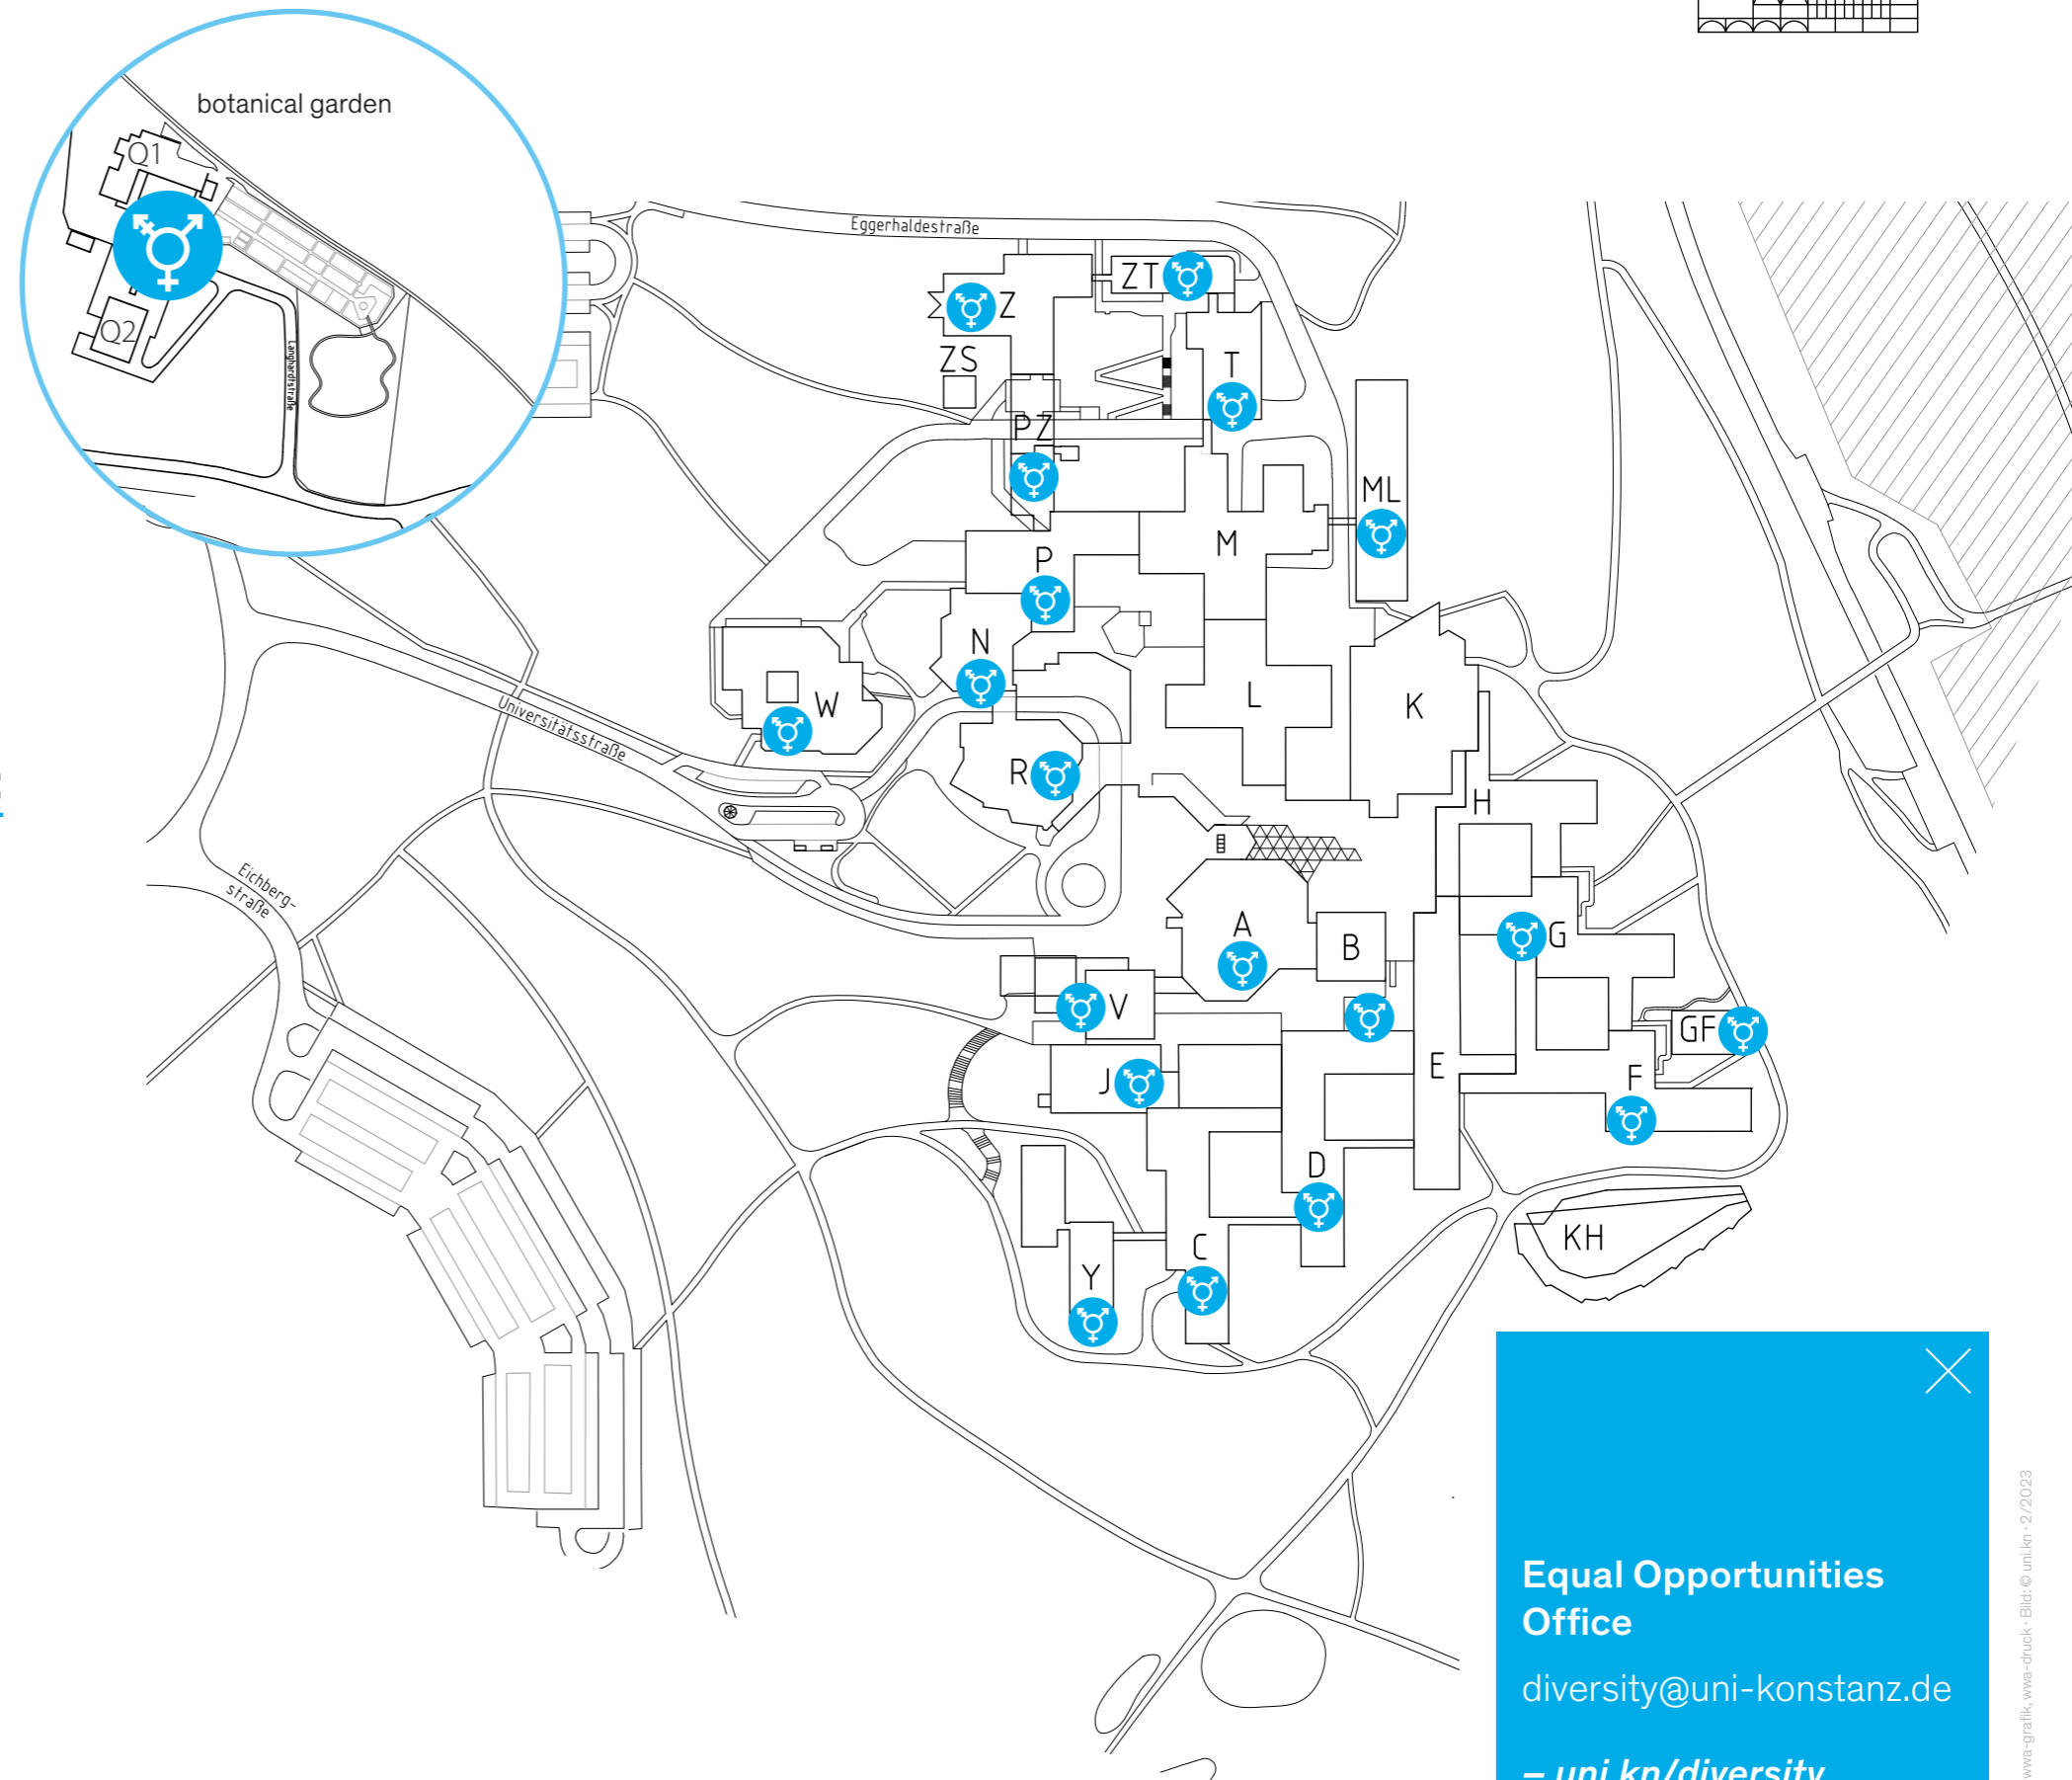

# Toilets for everyone

You can now find accessible allgender toilets in (almost) every building on campus:

- A 572 (Access via A 573)
- A 575 (Access via A 574)
- BD 269
- BD 369
- C 465
- D 470
- F 373 (in progress)
- G 171
- GF 172
- J 470
- ML 575
- N 770
- P 633
- PZ 970
- Q 1265 (in progress)
- R 455
- R 456
- T 786
- V 1070
- W 560
- Y 271
- Z 772
- ZT 775
- Sports hall:  
S 224, S 225, S 244,  
S 245